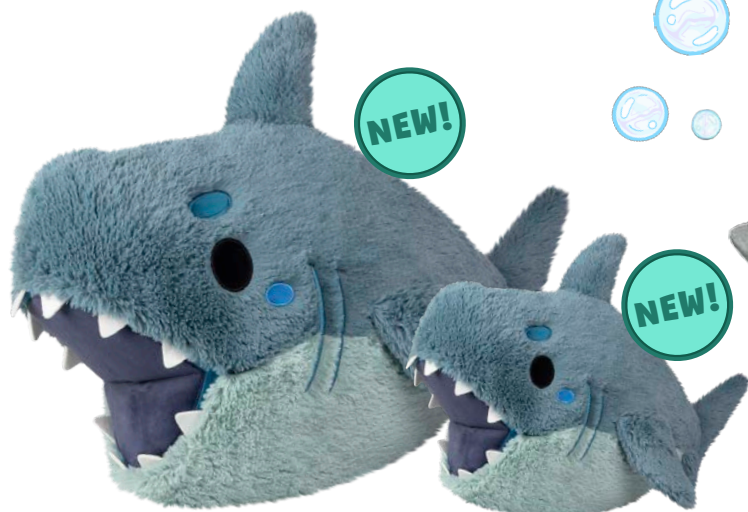

Orca II

Standard | 114157 Mini | 114997

17" x 23" x 14"

8 41024 11415 7

10" x 12" x 8"

8 41024 11499 7

Also available as a Snacker!

New! Megalodon